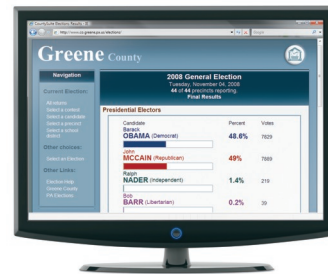

### Features:

Professional-looking  
Election Website

Precinct-level  
Result Details

Flexible and  
Easy Data Import

Powerful Election  
Management

Maintain Historical  
Election Data

TELEOSOFT's custom solution allows you to present your county's election results through a professional and informative website. Easily import data files from your election machine software. Your dynamic website automatically pulls the latest results. Quickly jump to the results you want to see, even at the precinct and school district level. Commissioners, election officials, campaign managers, and the public all benefit from colorful and easy-to-read percentage graphs and vote counts. In a time when budgets are tight and workload is increasing, the increased efficiency and productivity gains provided by CountySuite™ Elections will play a key role in making your office a success.